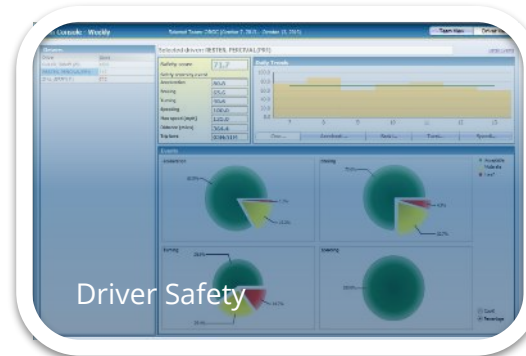

Electric Utilities

Mining

Forestry

Field Service

Oil, Gas, & Chemical

Transforming Water & Wastewater Utilities

Improving Asset Management and Performance

Optimizing Water and Wastewater Operations

Enhancing Worker Safety and Productivity

Improving Customer Service and Response

Reducing Leakage and Non-Revenue Water

Minimizing Flooding and Environmental Impacts

Transforming Electric Utilities

Transforming Field Services