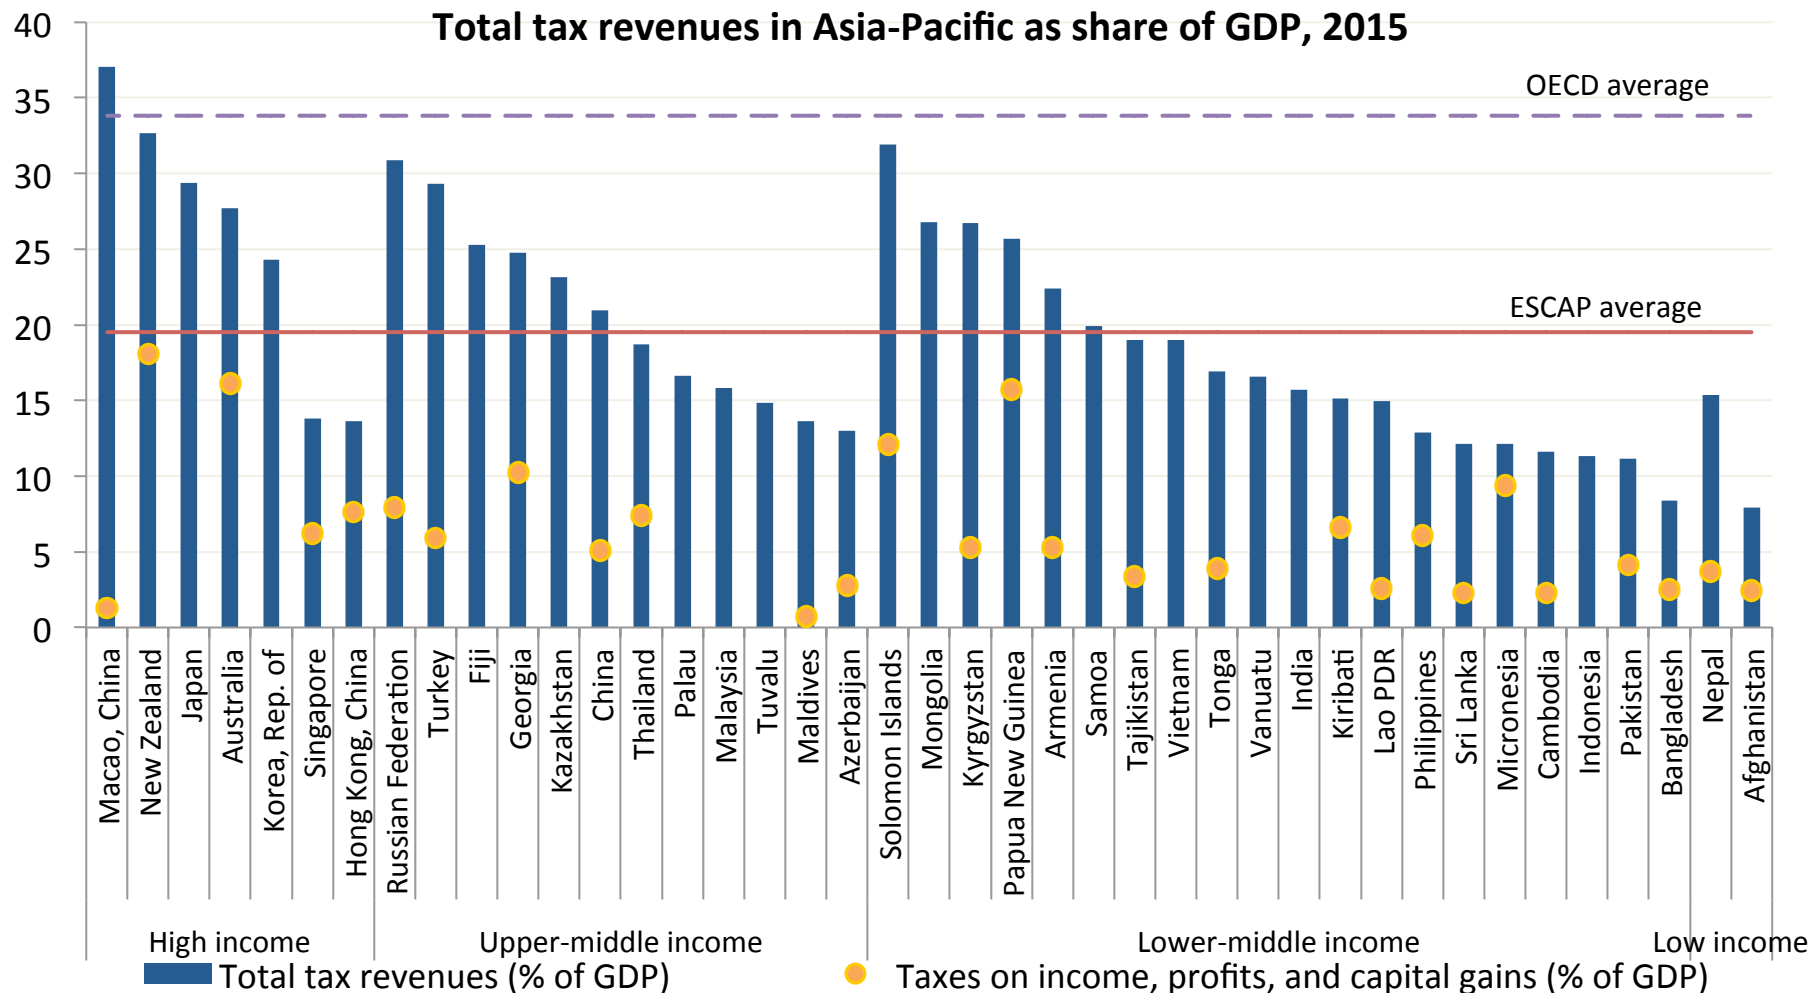

Stubbornly High Levels of Vulnerable Employment ...

Source: ILO (2015) Trends Econometric Models.

... and Low Coverage of Social Protection & Healthcare

Also, taxes are mainly Collected on Consumption

Source: International Center for Tax and Development (2016) and OECD (2013) revenue statistics. For all countries, the most recent data entries between 2011 and 2013 were reported.

So, What's the Impact ?

Asia-Pacific is still Home to Almost Half of the World's Poor

Missed opportunity to Lift Another 140 Million People from Poverty

Progress has been Uneven

Income Inequality Remains High in Most of Countries