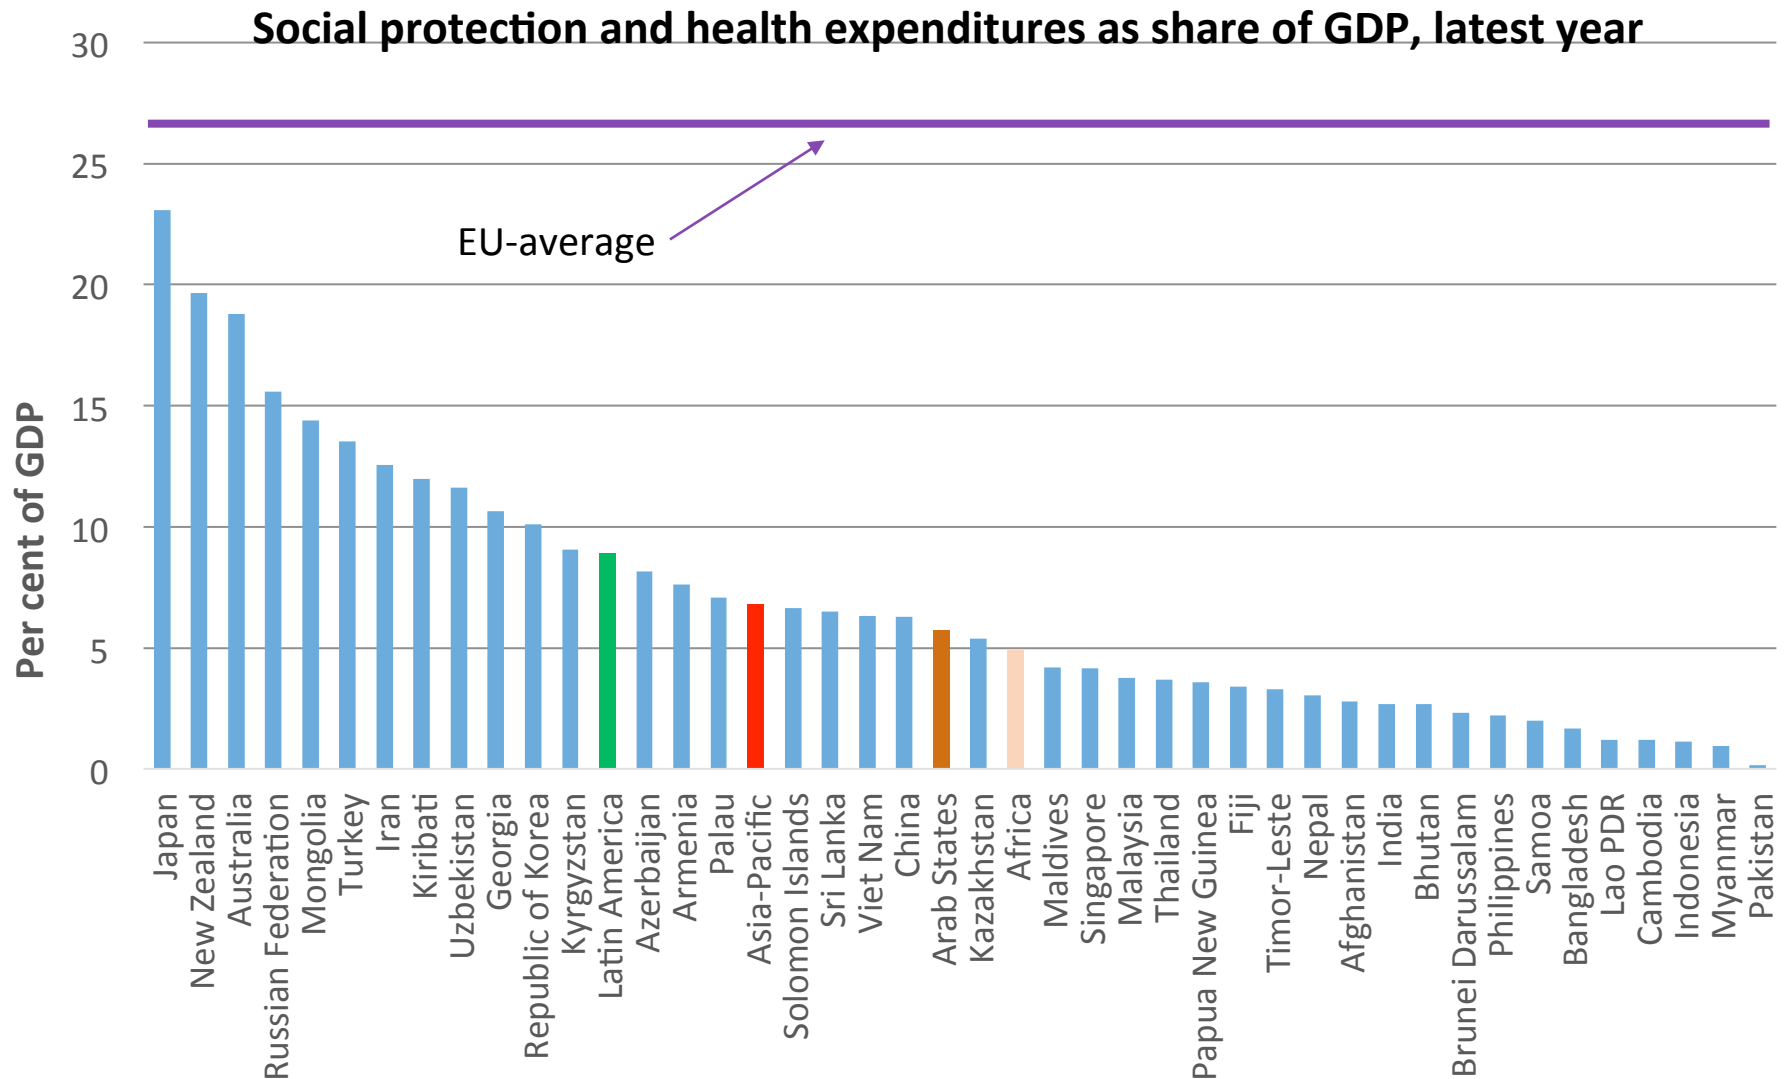

Source: United Nations ESCAP Statistical Yearbook for Asia and the Pacific 2015.

... With Large Gaps in Access to Basic Opportunities ...

... and Increasing Income Inequality ...

Main Reasons for this Development

Stubbornly High Levels of Vulnerable Employment ...

Source: ILO (2015) Trends Econometric Models.

... and Low Coverage of Social Protection & Healthcare

Also, taxes are mainly Collected on Consumption

Source: International Center for Tax and Development (2016) and OECD (2013) revenue statistics. For all countries, the most recent data entries between 2011 and 2013 were reported.

So, What's the Impact ?

Asia-Pacific is still Home to Almost Half of the World's Poor

Missed opportunity to Lift Another 140 Million People from Poverty

Progress has been Uneven

Income Inequality Remains High in Most of Countries

Key recommendations from Asia-Pacific

- **Harness the potential of economic growth to create decent jobs**
- **Broaden social protection coverage**
- **Provide universal access to basic services**
- **Promote gender equality and women's economic empowerment**
- **Enhance financial inclusion**
- **Ensure social inclusion of vulnerable groups**