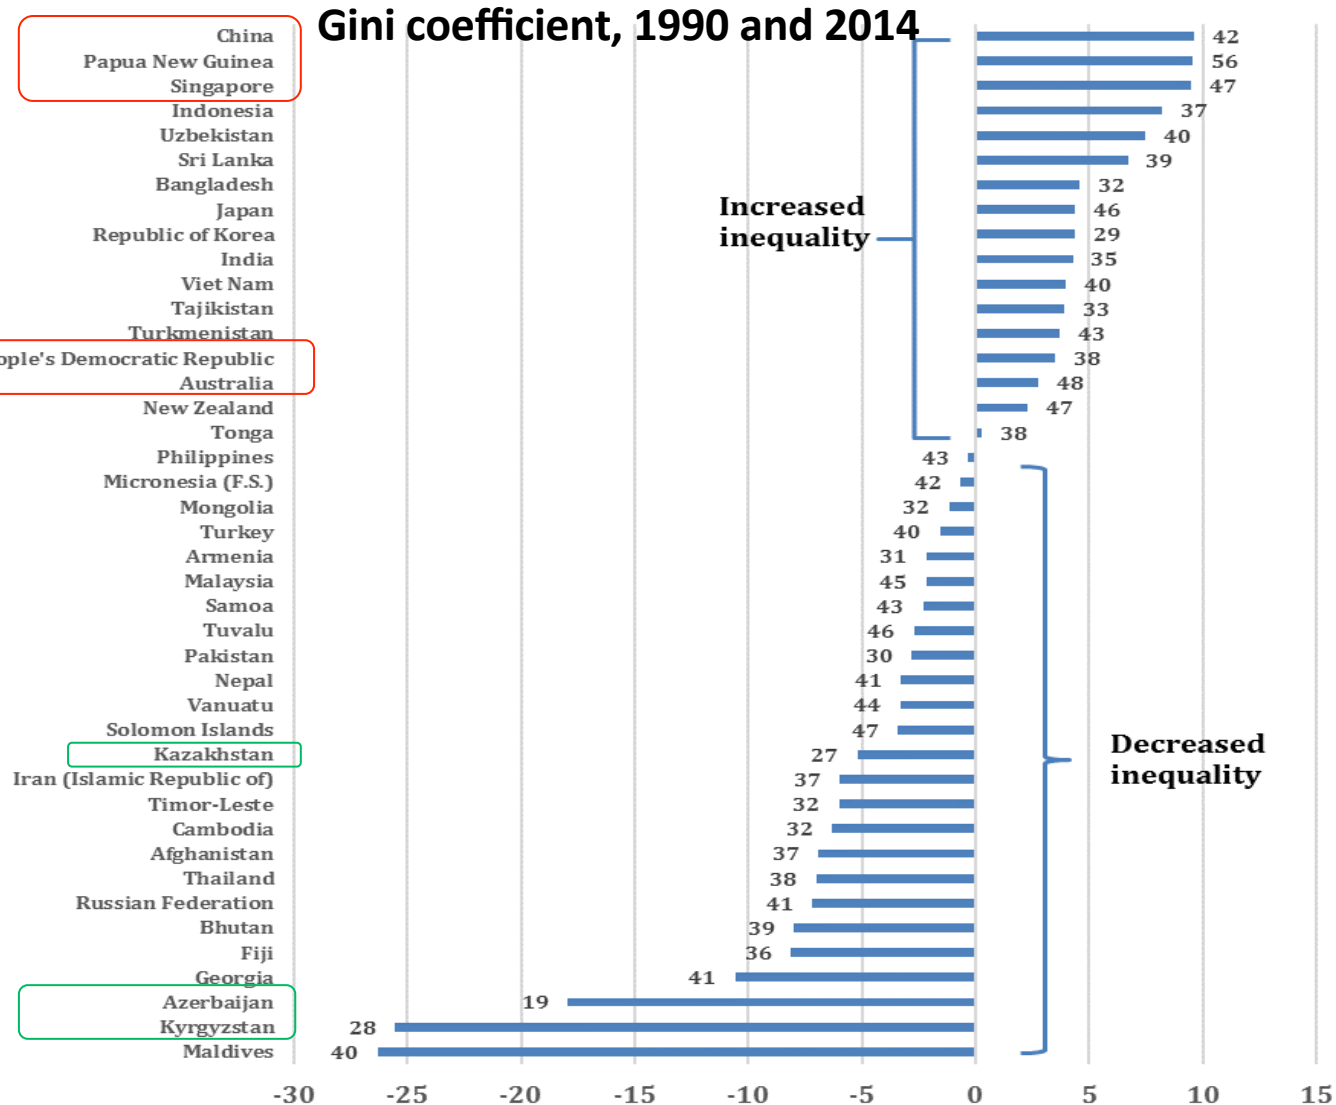

Stubbornly High Levels of Vulnerable Employment ...

Source: ILO (2015) Trends Econometric Models.

... and Low Coverage of Social Protection & Healthcare

Also, taxes are mainly Collected on Consumption

Source: International Center for Tax and Development (2016) and OECD (2013) revenue statistics. For all countries, the most recent data entries between 2011 and 2013 were reported.

So, What's the Impact ?

Asia-Pacific is still Home to Almost Half of the World's Poor

Missed opportunity to Lift Another 140 Million People from Poverty

Progress has been Uneven

Income Inequality Remains High in Most of Countries