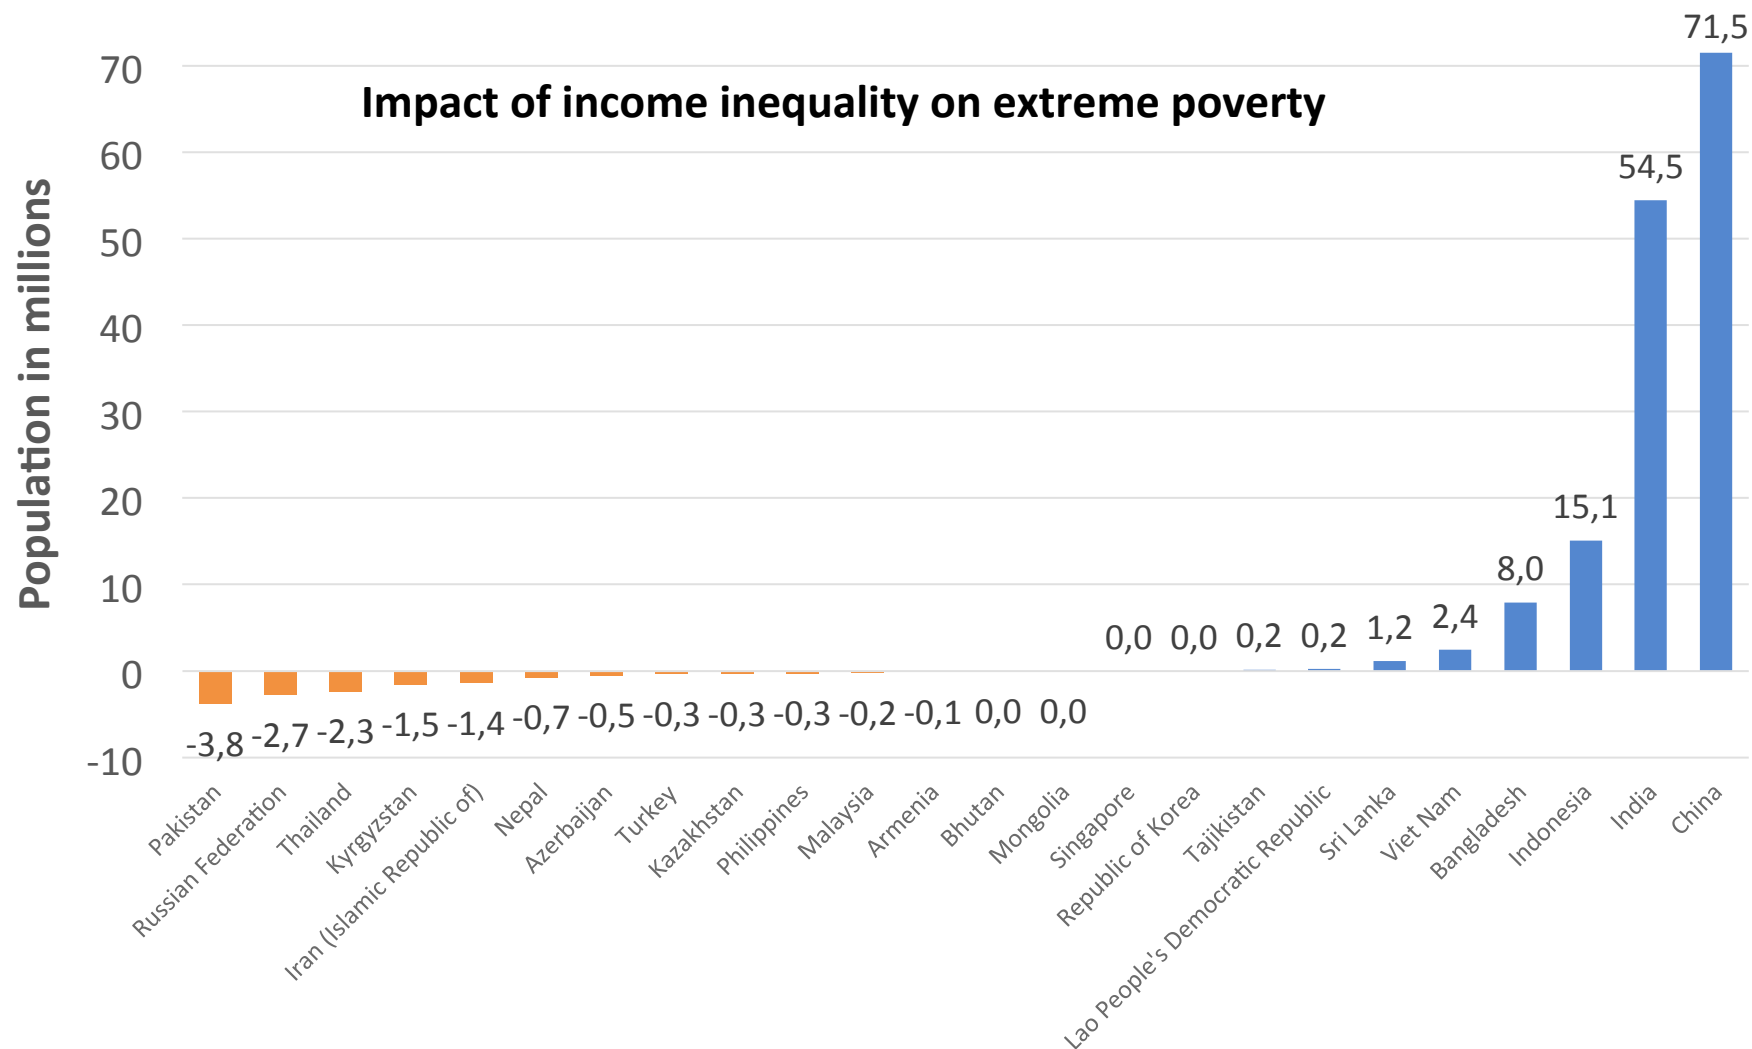

Stubbornly High Levels of Vulnerable Employment ...

Source: ILO (2015) Trends Econometric Models.

... and Low Coverage of Social Protection & Healthcare

Also, taxes are mainly Collected on Consumption

Source: International Center for Tax and Development (2016) and OECD (2013) revenue statistics. For all countries, the most recent data entries between 2011 and 2013 were reported.

So, What's the Impact ?

Asia-Pacific is still Home to Almost Half of the World's Poor

Missed opportunity to Lift Another 140 Million People from Poverty

Progress has been Uneven

Income Inequality Remains High in Most of Countries