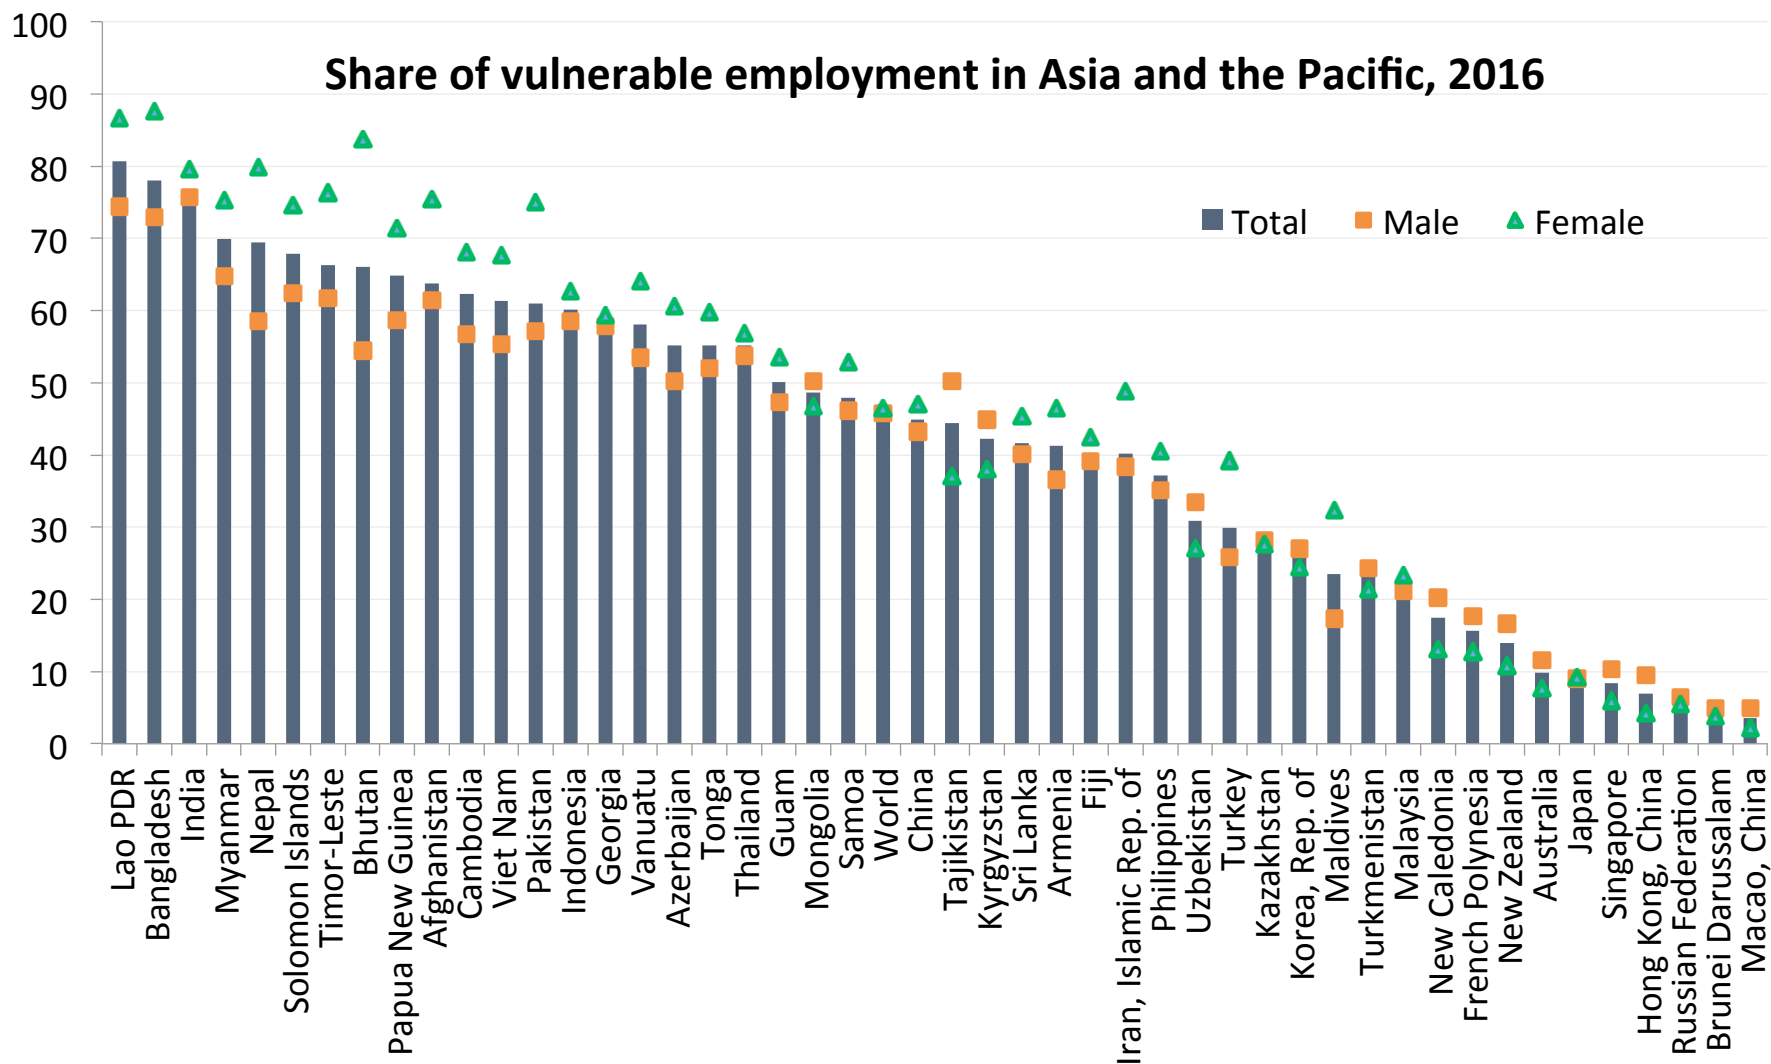

Source: United Nations ESCAP Statistical Yearbook for Asia and the Pacific 2015.

... With Large Gaps in Access to Basic Opportunities ...

... and Increasing Income Inequality ...

Main Reasons for this Development

Stubbornly High Levels of Vulnerable Employment ...

Source: ILO (2015) Trends Econometric Models.

... and Low Coverage of Social Protection & Healthcare

Also, taxes are mainly Collected on Consumption

Source: International Center for Tax and Development (2016) and OECD (2013) revenue statistics. For all countries, the most recent data entries between 2011 and 2013 were reported.

So, What's the Impact ?

Asia-Pacific is still Home to Almost Half of the World's Poor

Missed opportunity to Lift Another 140 Million People from Poverty

Progress has been Uneven

Income Inequality Remains High in Most of Countries