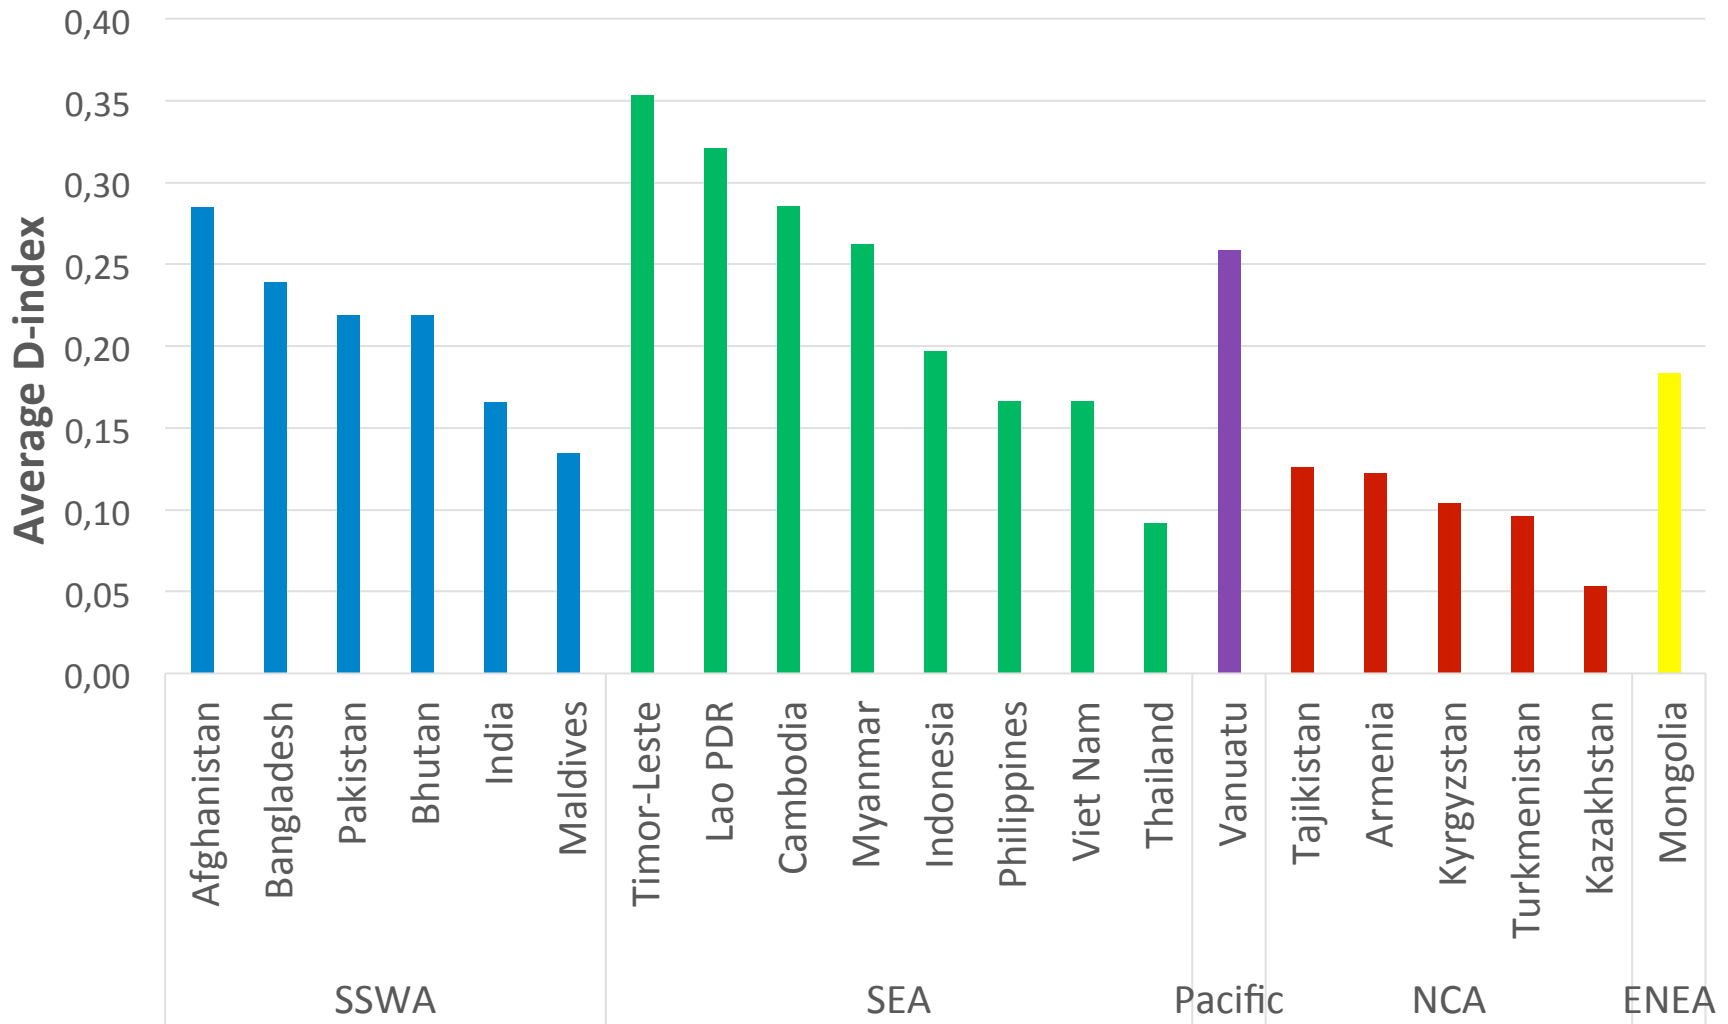

Inequality in Asia and the Pacific

Inter-regional Expert Group Meeting Placing Equality at the Centre of Agenda 2030

Patrik Andersson

Chief, Sustainable Socioeconomic Transformation Section

Social Development Division

United Nations Economic and Social Commission for Asia and the Pacific (ESCAP)

Santiago, 27-28 June, 2018

Key Findings from Asia-Pacific

Fastest growing region & impressive reduction of poverty

...

Population in poverty in Asia and the Pacific, 2000 and 2013

Source: United Nations ESCAP Statistical Yearbook for Asia and the Pacific 2015.

... With Large Gaps in Access to Basic Opportunities ...

... and Increasing Income Inequality ...

Main Reasons for this Development

So, What's the Impact ?

Asia-Pacific is still Home to Almost Half of the World's Poor

Missed opportunity to Lift Another 140 Million People from Poverty

Progress has been Uneven

Income Inequality Remains High in Most of Countries