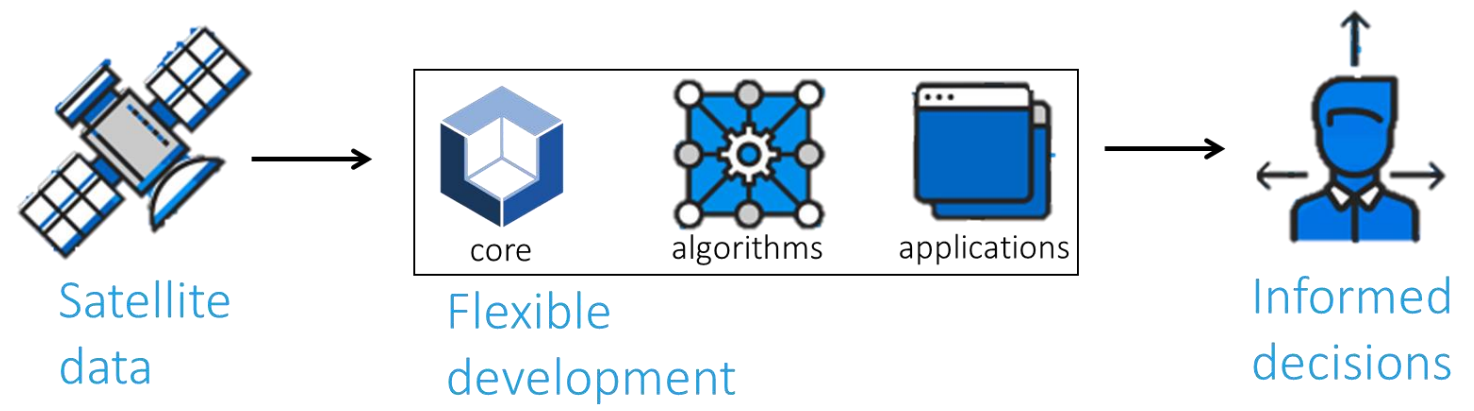

MEXICAN GEOSPATIAL DATA CUBE

JIMENA JUÁREZ, MSc.

Side Event on the Earth Observations for Sustainable
Development Goals in the Americas Region

UN-GGIM
UNITED NATIONS INITIATIVE ON
GLOBAL GEOSPATIAL
INFORMATION MANAGEMENT

EARTH OBSERVATIONS FOR THE
SUSTAINABLE DEVELOPMENT GOALS

April 07, 2021

EXPLOITATION OF THE MGDC

<https://www.inegi.org.mx/investigacion/geomediana/>

CAPACITIES

Big Data
Mexico
territory Geography
USGS
technology data geomedian
Statistics **SDGs** NASA pixel
innovation time series Landsat
ARD INEGI